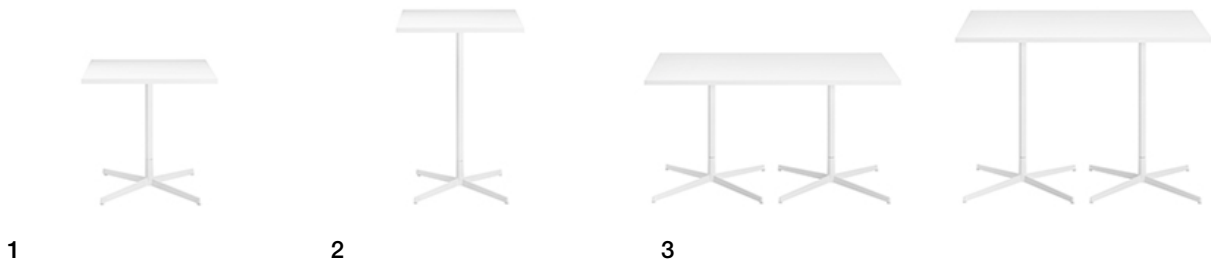

Type

Wim

1

2

3

Type

- 1 H 72 - 73,5 - 74 cm
- 2 H 72 - 73,5 - 74 cm
- 3 H 103 - 104,5 - 105 cm
- 4 H 103 - 104,5 - 105 cm

HPL

arper

h 72

52,5 x 52,5 cm

Ø 59 cm
Ø 69 cm

62 x 62 cm

Ø 79 cm
Ø 89 cm
Ø 119 cm

52,5 x 52,5 cm

59 x 59 cm
69 x 69 cm

62 x 62 cm

79 x 79 cm
89 x 89 cm

52,5 x 52,5 cm

— double base

139 x 69 cm

62 x 62 cm

139 x 79 cm
159 x 79 cm
179 x 79 cm