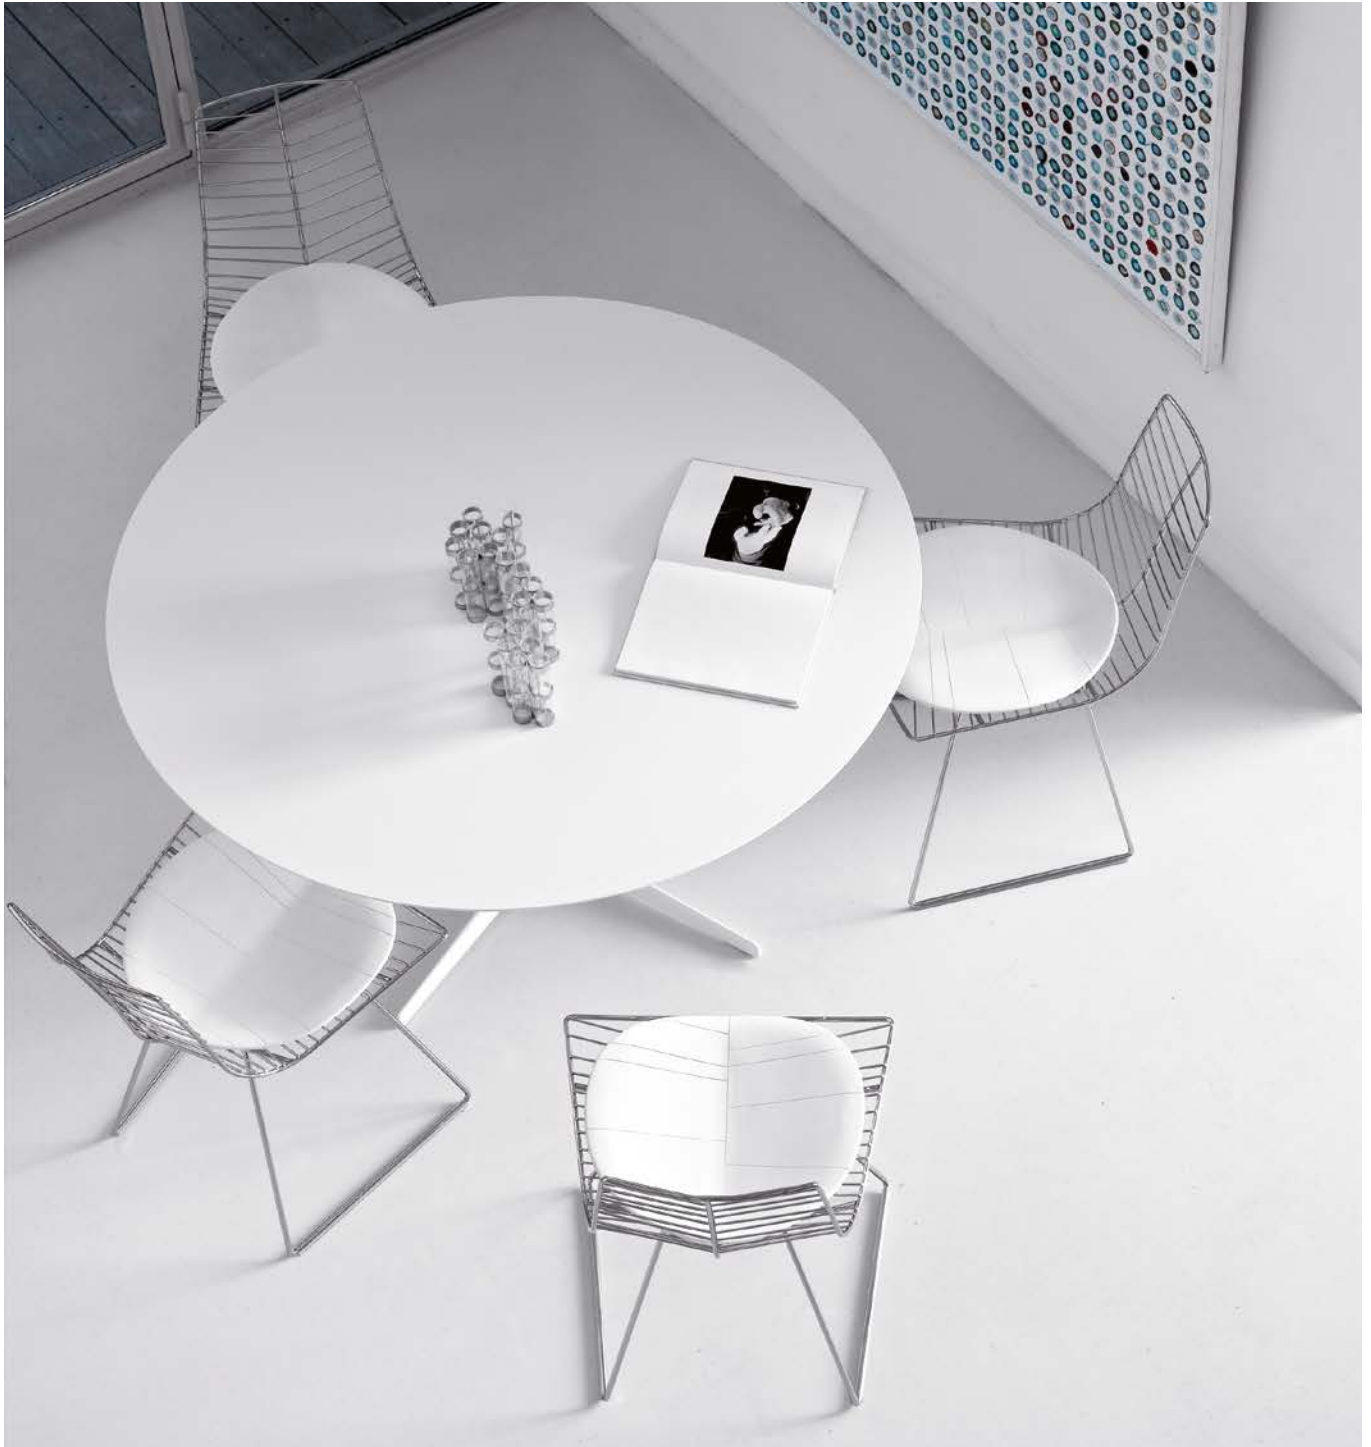

arper

T +39 0422 7918 F +39 0422 791800

Private residence
Art. 0783
Art. 1802, 1807 Leaf