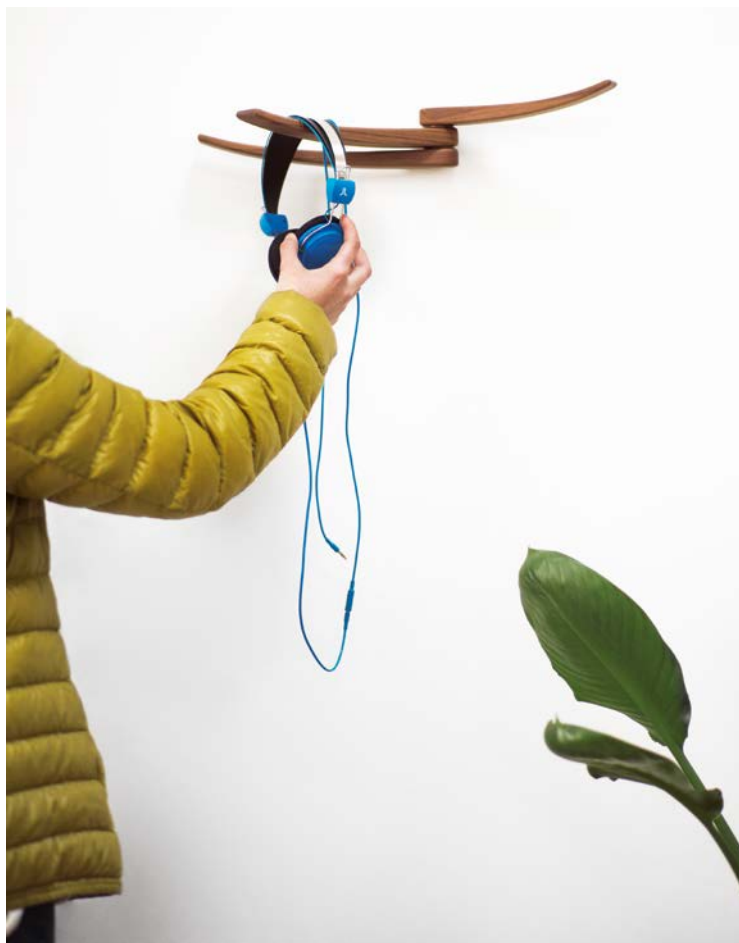

2

1 Art. 4050

2 Art. 4050