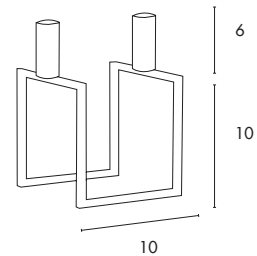

DESIGN
Mogens Lassen 1983

MATERIAL
Lacquered metal in black or white, nickel-plated metal,
copper-plated metal or brass-plated metal